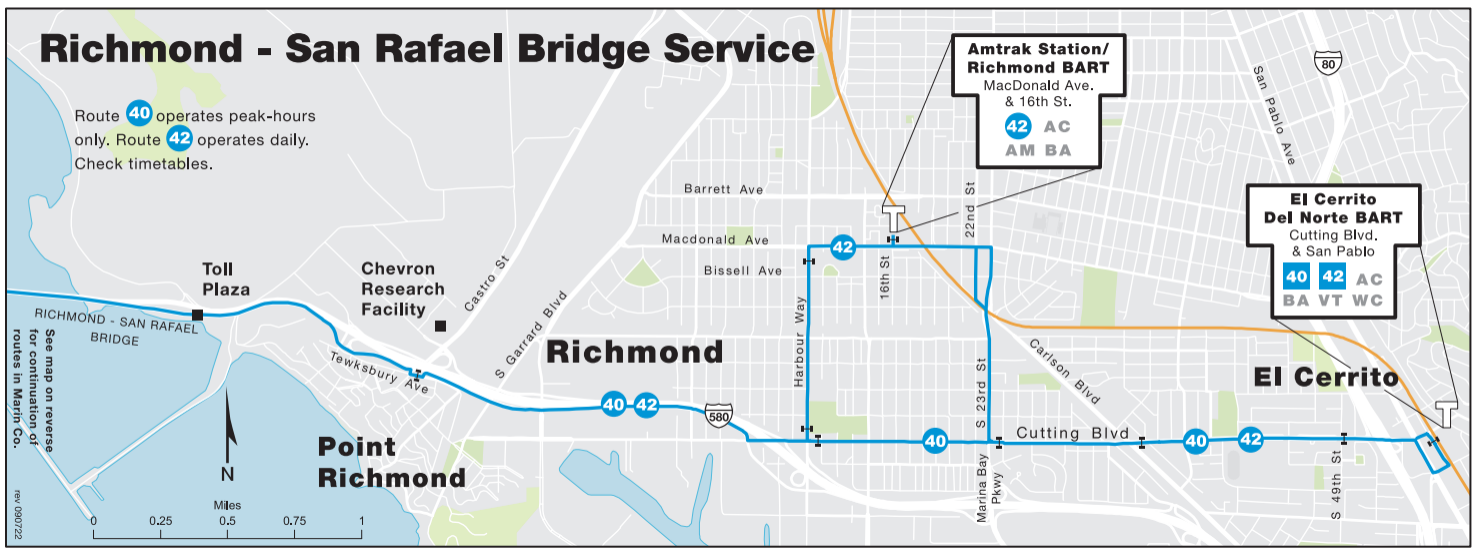

Richmond - San Rafael Bridge Service

Route **40** operates peak-hours only. Route **42** operates daily. Check timetables.

**Amtrak Station/
Richmond BART**
MacDonald Ave.
& 16th St.
42 AC
AM BA

**El Cerrito
Del Norte BART**
Cutting Blvd.
& San Pablo
40 42 AC
BA VT WC

See map on reverse for continuation of routes in Marin Co.

REV 08/07/22