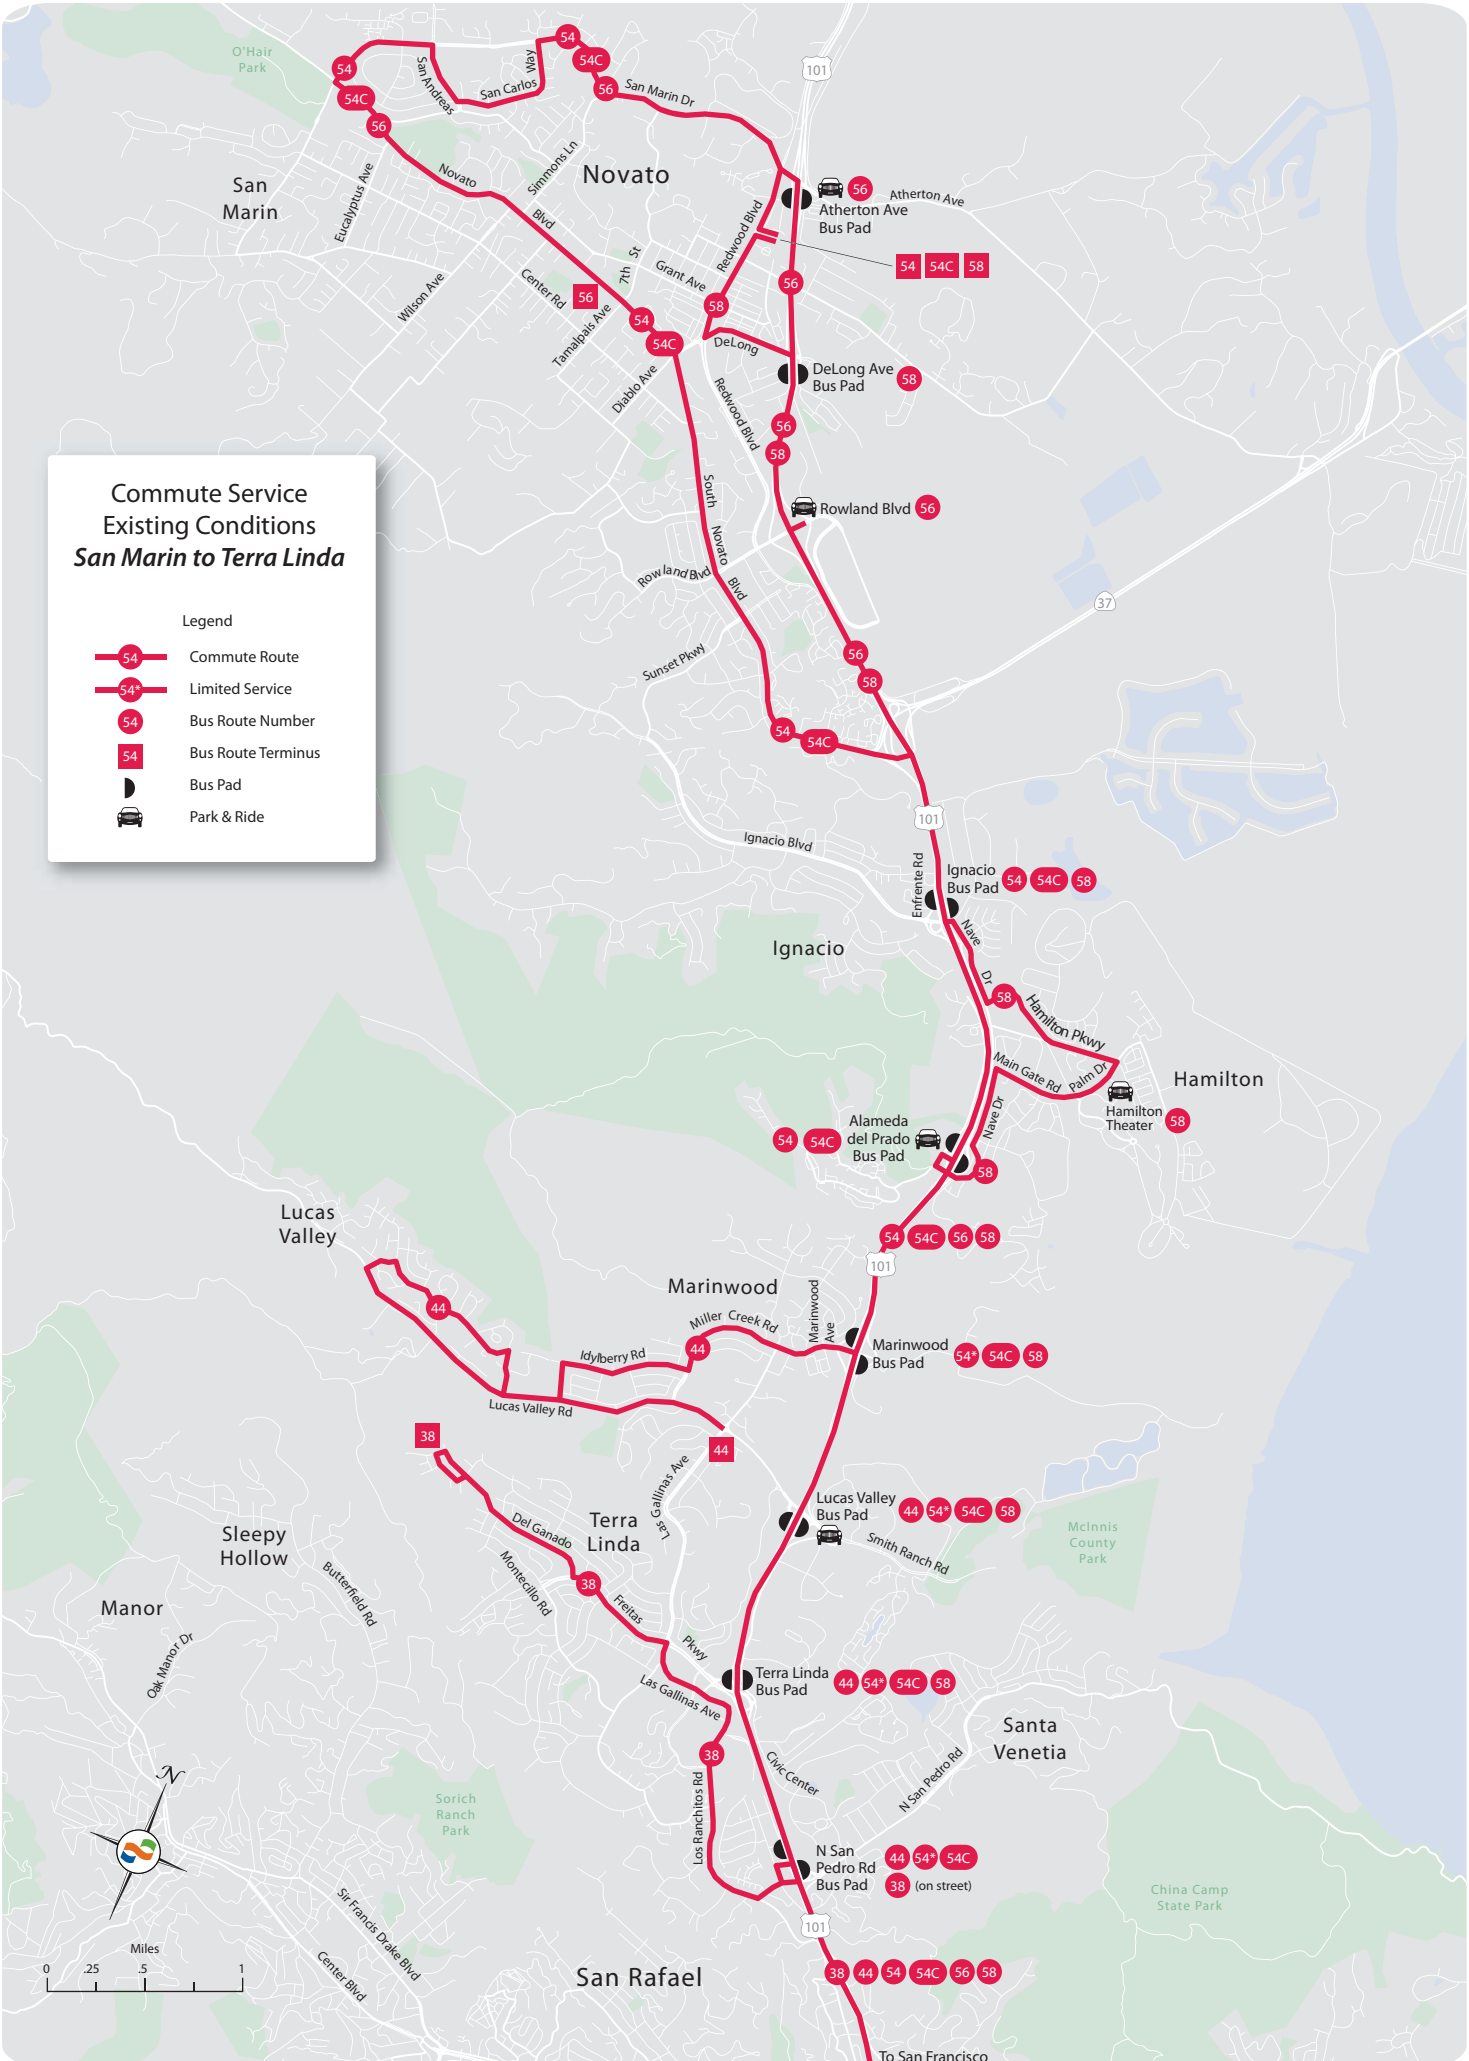

## Commute Service Existing Conditions San Marin to Terra Linda

- Legend
-  Commute Route
  -  Limited Service
  -  Bus Route Number
  -  Bus Route Terminus
  -  Bus Pad
  -  Park & Ride

To San Francisco